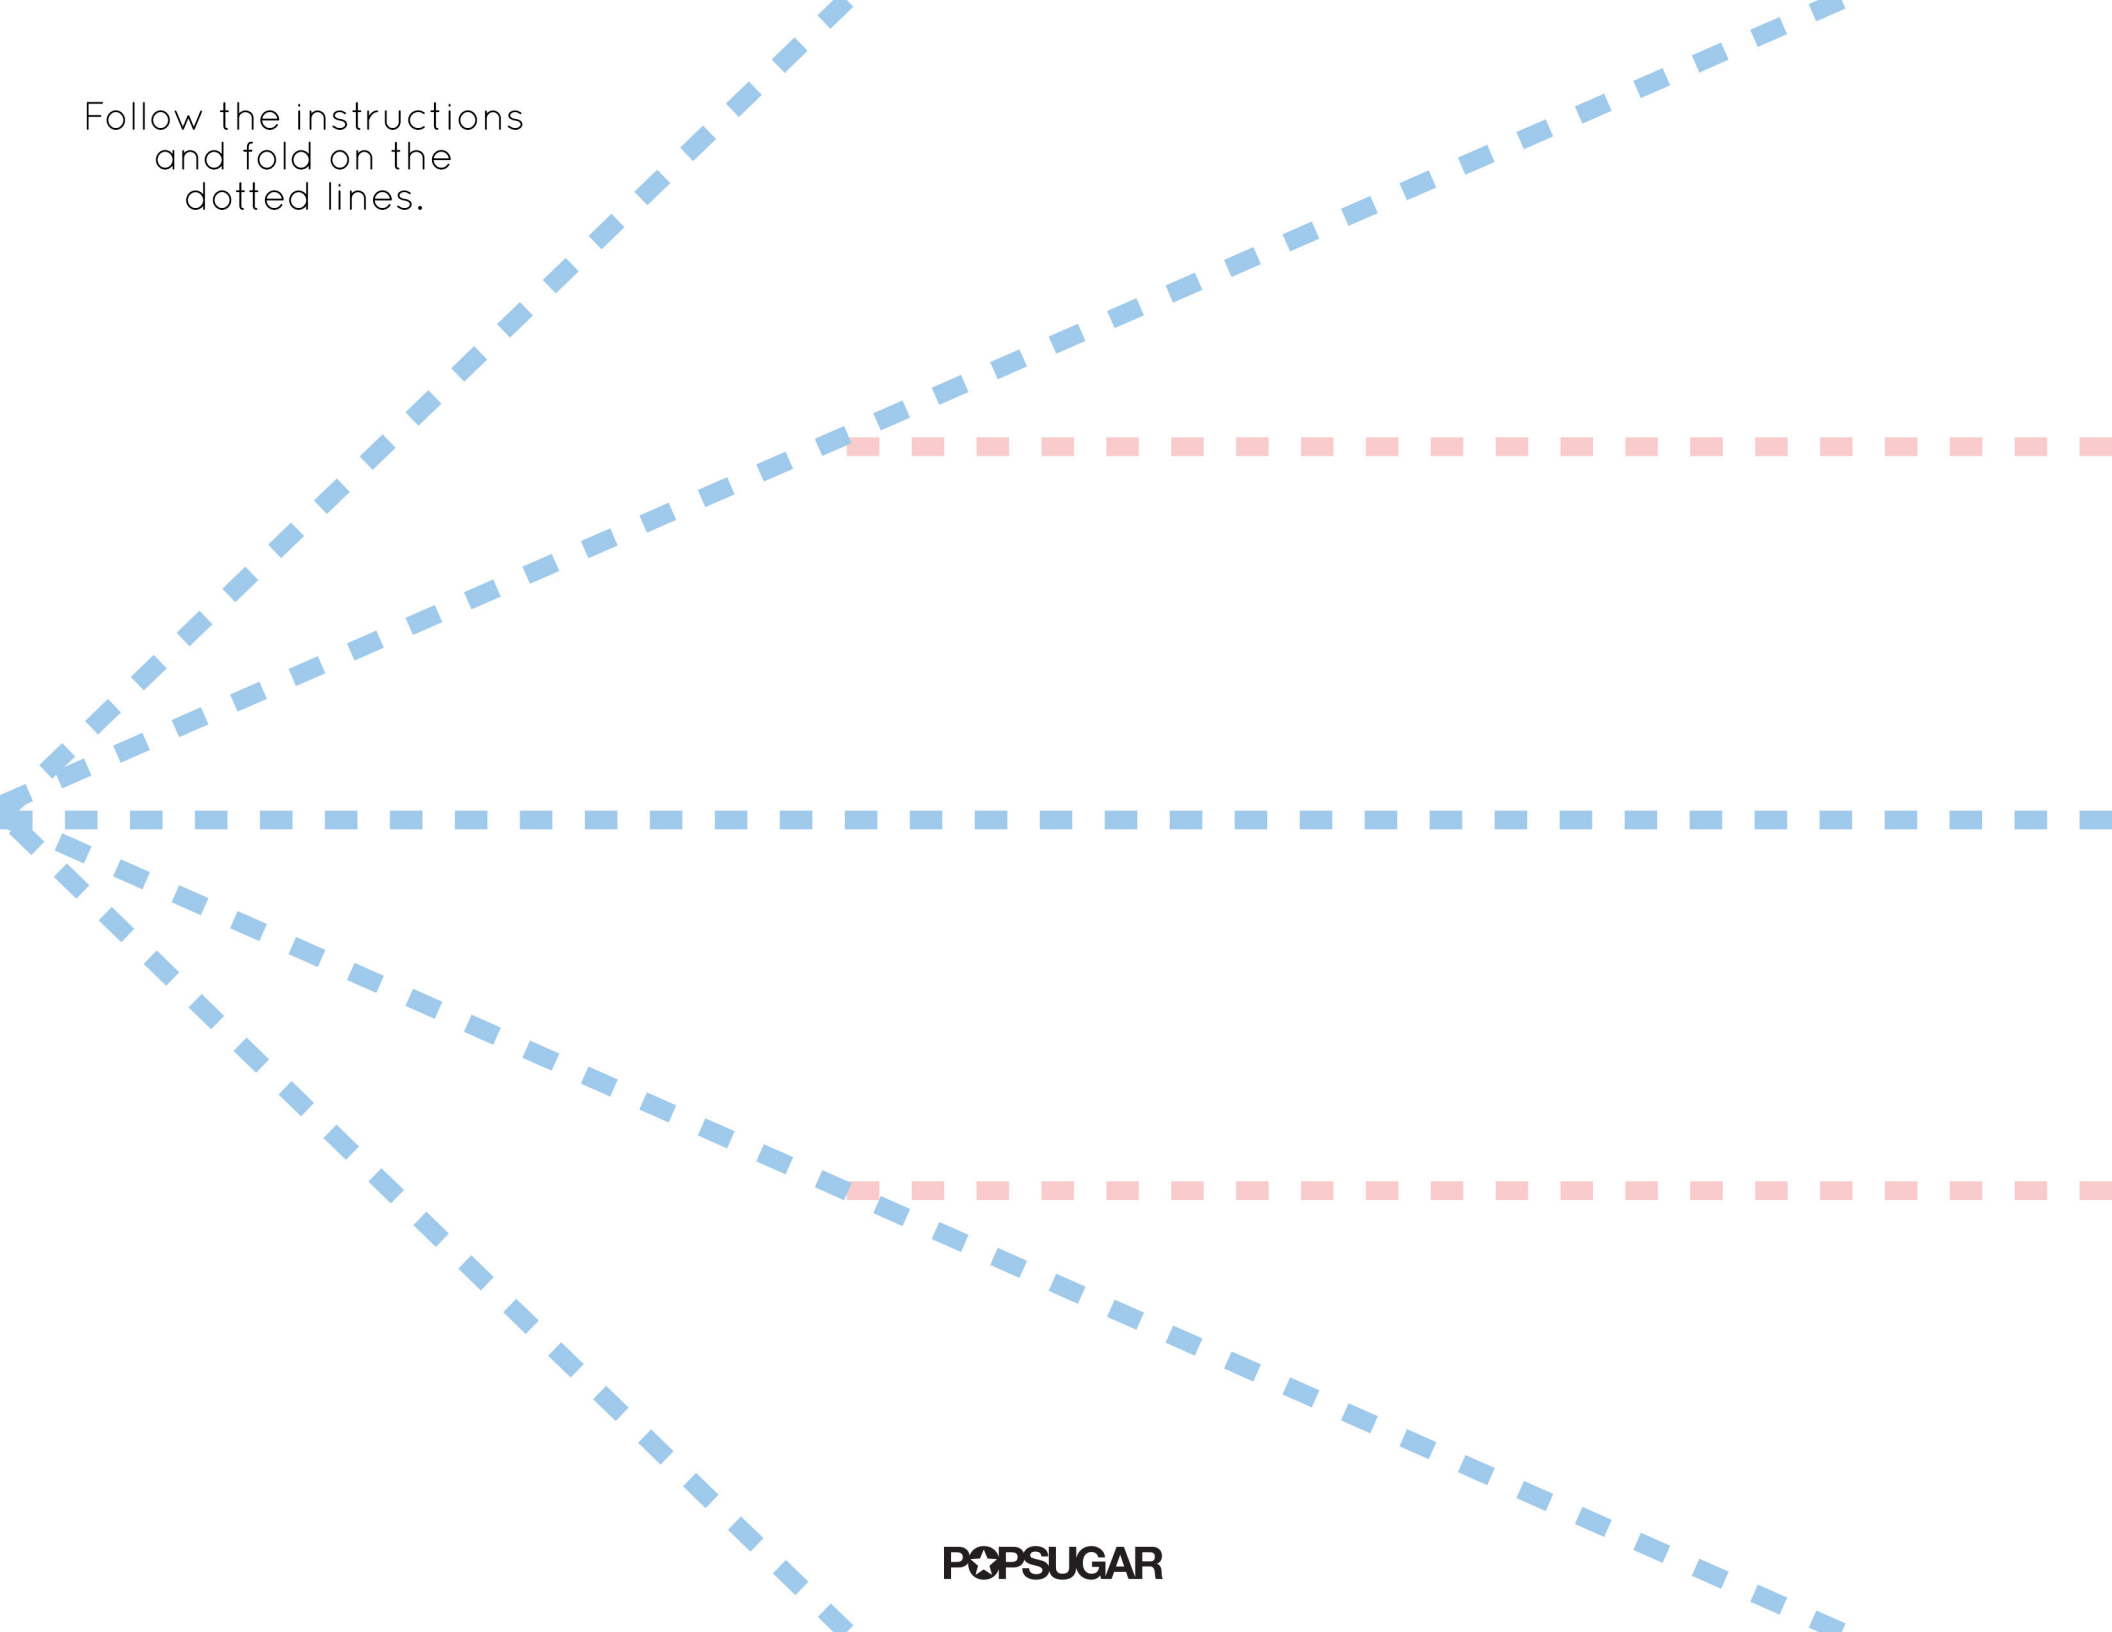

PAPER AIRPLANE

Use these directions to fold your paper airplane!

STEP 1:
Fold the paper in half.

STEP 2:
Fold in the corners.

STEP 3:
Fold the sides to
the center.

STEP 4:
Fold in half.

STEP 5:
Fold down the sides.

STEP 6:
Wheee!

Follow the instructions
and fold on the
dotted lines.

COLOR ME

Color the luggage and draw the items you packed!

TRAY TABLE MEMORY

TRAY TABLE MEMORY